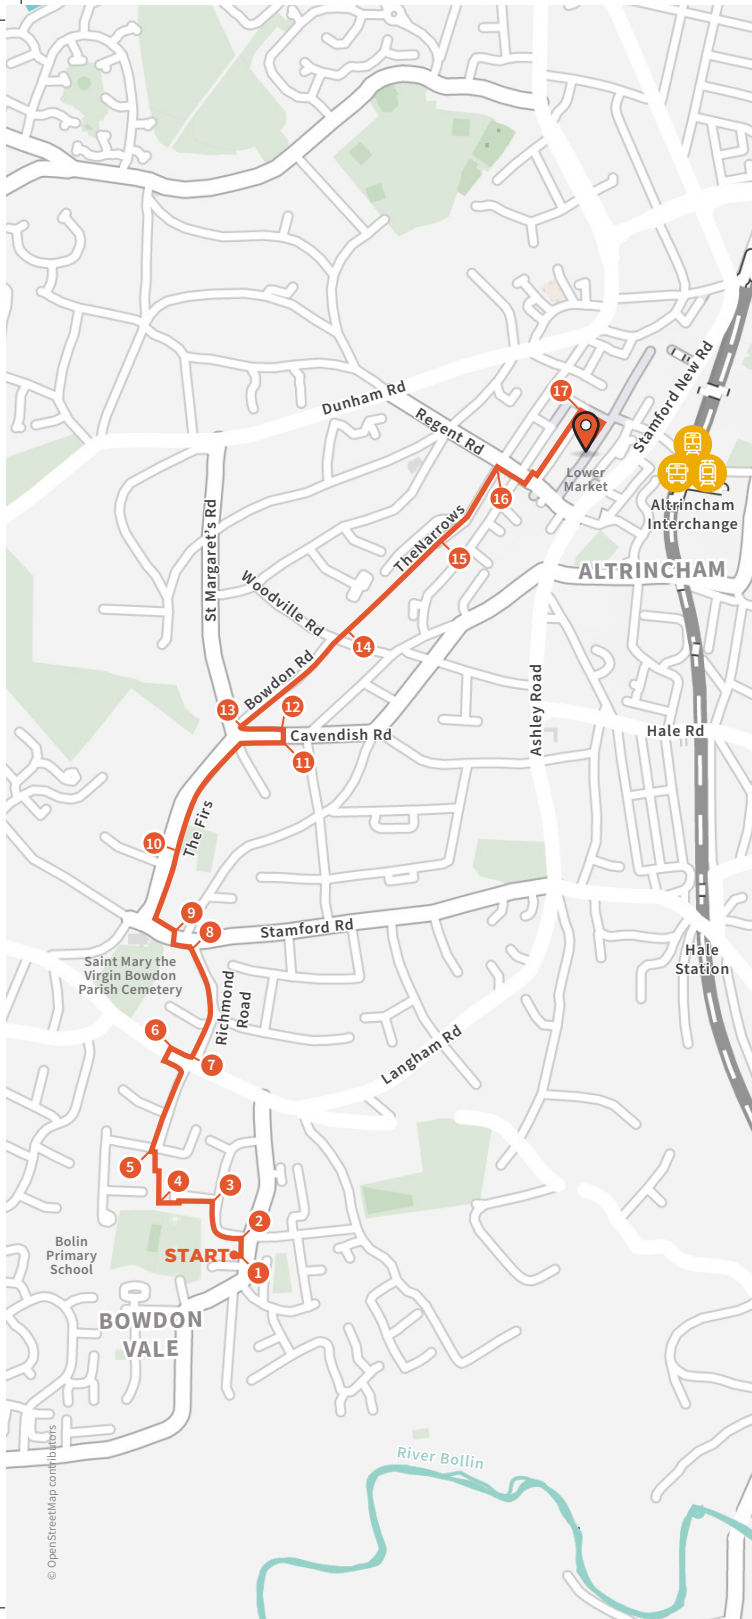

- 1 Meet outside Co-op on **Vicarage Lane** (WA14 3BE)
- 2 With Co-op behind you turn left onto **Vicarage Lane** and left again onto **Hall Rd**
- 3 Turn left onto **Hopkins Field**, and continue along. At the end of Hopkins Field you will see an alleyway, to the left
- 4 Follow the alleyway turning right at the junction and continue until you reach **Vale Road**
- 5 Cross straight over and follow Vale Road until you reach **Langham Road**
- 6 Turn left and cross Langham Road at the pedestrian crossings / traffic lights and then turn right on **Langham Rd**
- 7 Turn left onto **Richmond Road**
- 8 Turn left onto **Stamford Road** and cross the road via the zebra crossing
- 9 Continue on Stamford Road passed the Griffin and turn right onto **The Firs** when you reach the **Stamford pub**
- 10 Continue on The Firs
- 11 Cross Catherine Road onto **Cavendish Road**
- 12 Cross Cavendish Road outside Altrincham Grammar School for Girls on the zebra crossing
- 13 Turn left on Cavendish Road and turn right down **St Margarets Road** and right again down **Bowdon Road**
- 14 At the bottom of Bowdon Road cross over Woodville Road and enter **The Narrows**
- 15 Follow The Narrows until you reach **Norman's Place**
- 16 When at Regent Road, turn right and cross over New Street. At the zebra crossing cross **Regent Road**.
- 17 Turn left on Regent Road and then right into **Central Way** continuing until you reach the **Lower Market**

BOWDON VALE TO ALTRINCHAM

BOWDON VALE TO ALTRINCHAM

Altrincham is hosting the 'start' of the final stage of the OVO Energy Tour of Britain Cycle Race on Saturday 14th September.

A walking group will be leaving **Bowdon Vale at 08:30** to walk on a 'Quietway' to Altrincham.

There will be a jam packed day of entertainment in the town!

You can then make your own way back on foot or by the **287 circular bus** route to Bowdon Vale (More info: tfgm.com)

For more information visit: